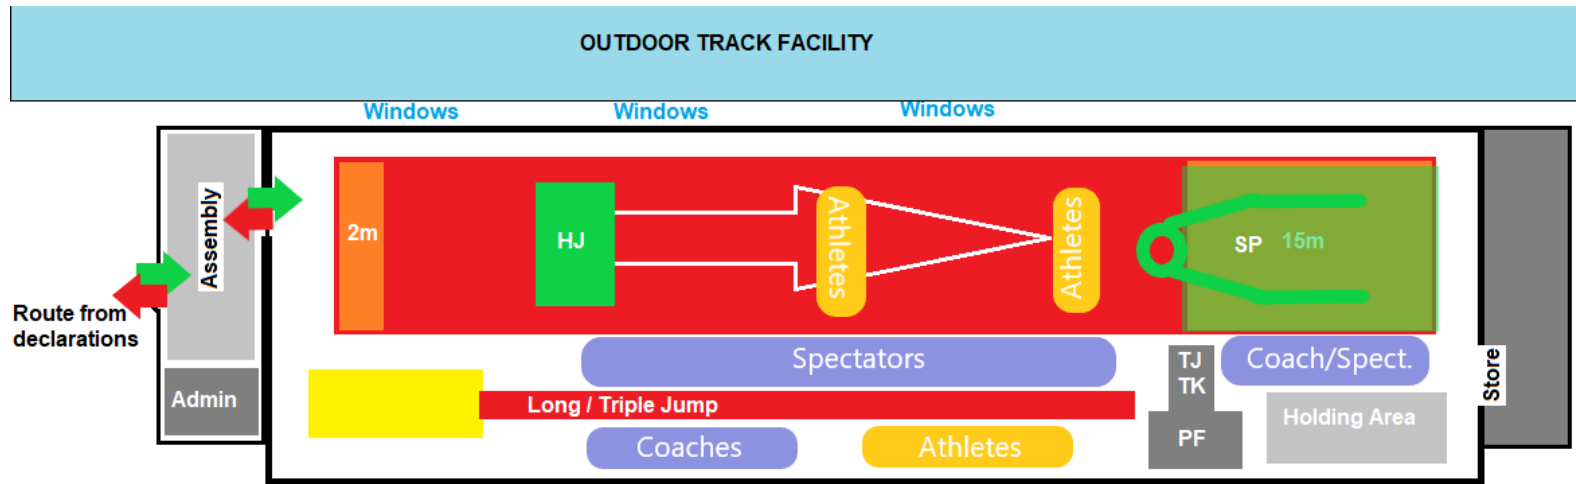

Facility Diagram – FRIDAY 19TH JANUARY and SUNDAY 21ST JANUARY AM SESSIONS

Facility Diagram –SATURDAY 20TH JANUARY and SUNDAY 21ST JANUARY PM SESSIONS